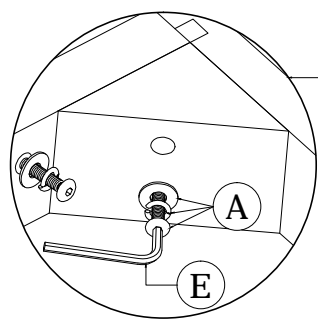

3348-02-3A-AIDEN SIDE CHAIR

ASSEMBLY INSTRUCTIONS

30 MIN

① CHAIR BACK x 1PC

③ CHAIR LEGS x 2PCS

② SEAT FRAME x 1PC

④ SIDE STRETCHERS x 2 PCS

I

M8 = 4 pcs

M13 = 1 pc

II

Not provide

M6 x 80 = 4 pcs

M6 x 40 = 3 pcs

Ø4 x 60 = 1 pc

Ø4 x 45 = 4 pcs