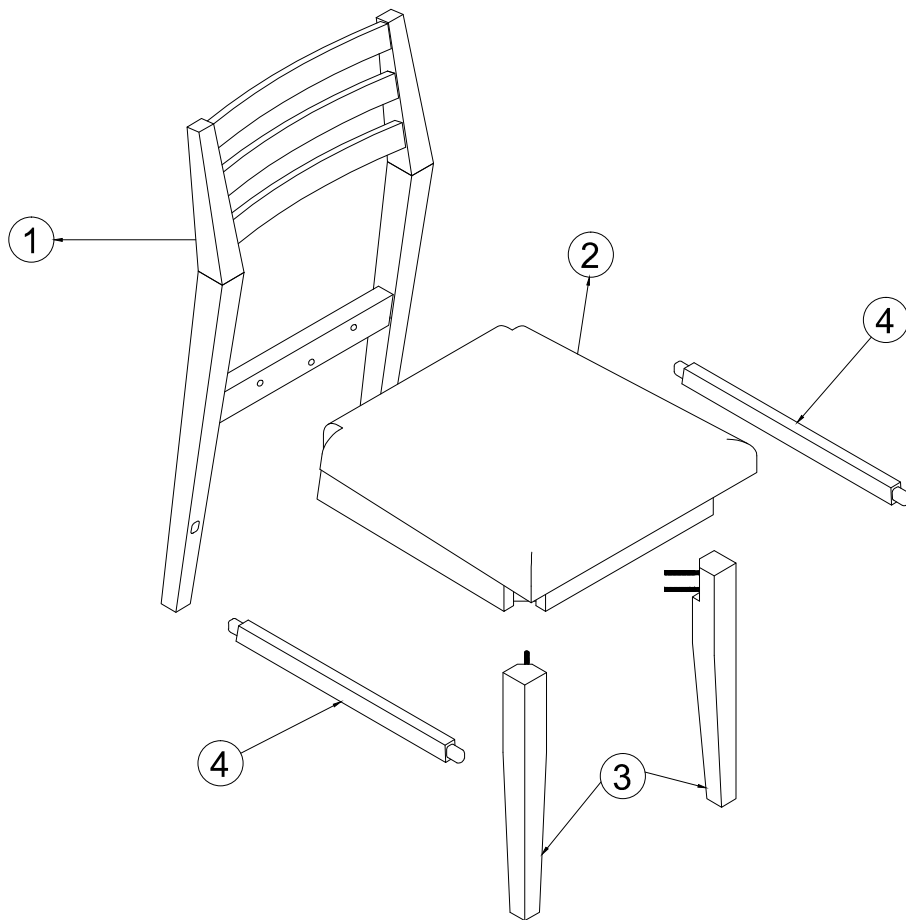

3348-02-3A-AIDEN SIDE CHAIR

ASSEMBLY INSTRUCTIONS

30 MIN

① CHAIR BACK x 1PC

③ CHAIR LEGS x 2PCS

② SEAT FRAME x 1PC

④ SIDE STRETCHERS x 2 PCS

I

M8 = 4 pcs

M13 = 1 pc

II

Not provide

M6 x 80 = 4 pcs

M6 x 40 = 3 pcs

Ø4 x 60 = 1 pc

Ø4 x 45 = 4 pcs