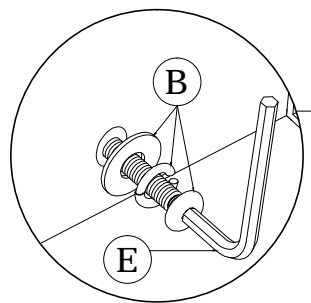

3348-02-3A-AIDEN SIDE CHAIR

ASSEMBLY INSTRUCTIONS

30 MIN

① CHAIR BACK x 1PC

③ CHAIR LEGS x 2PCS

② SEAT FRAME x 1PC

④ SIDE STRETCHERS x 2 PCS

I

M8 = 4 pcs

M13 = 1 pc

II

Not provide

M6 x 80 = 4 pcs

M6 x 40 = 3 pcs

Ø4 x 60 = 1 pc

Ø4 x 45 = 4 pcs