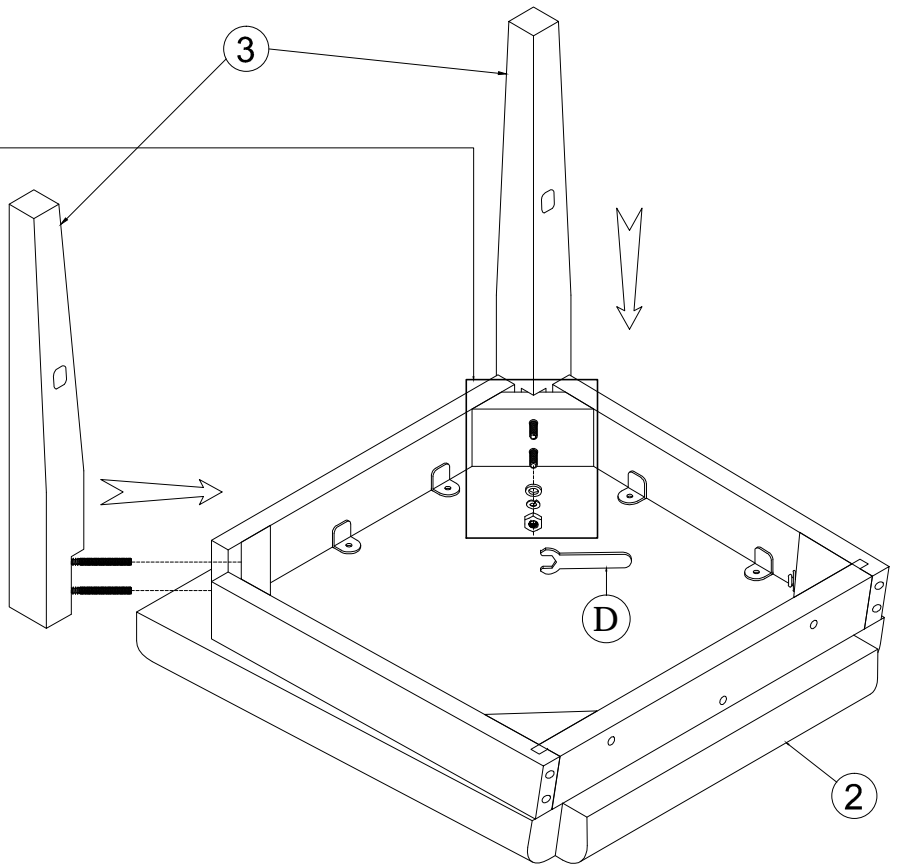

3348-02-3A-AIDEN SIDE CHAIR

ASSEMBLY INSTRUCTIONS

30 MIN

① CHAIR BACK x 1PC

③ CHAIR LEGS x 2PCS

② SEAT FRAME x 1PC

④ SIDE STRETCHERS x 2 PCS

I

M8 = 4 pcs

M13 = 1 pc

II

Not provide

M6 x 80 = 4 pcs

M6 x 40 = 3 pcs

Ø4 x 60 = 1 pc

Ø4 x 45 = 4 pcs