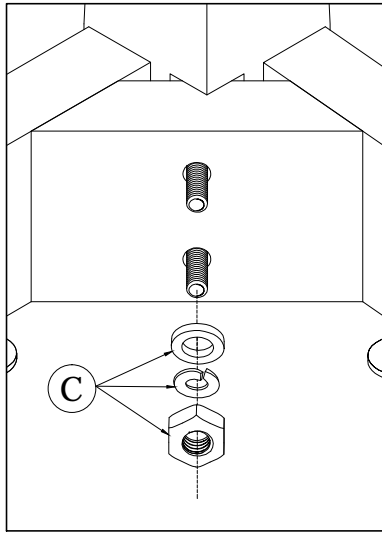

3348-02-3A-AIDEN SIDE CHAIR

ASSEMBLY INSTRUCTIONS

30 MIN

① CHAIR BACK x 1PC

③ CHAIR LEGS x 2PCS

② SEAT FRAME x 1PC

④ SIDE STRETCHERS x 2 PCS

I

M8 = 4 pcs

M13 = 1 pc

II

Not provide

M6 x 80 = 4 pcs

M6 x 40 = 3 pcs

Ø4 x 60 = 1 pc

Ø4 x 45 = 4 pcs