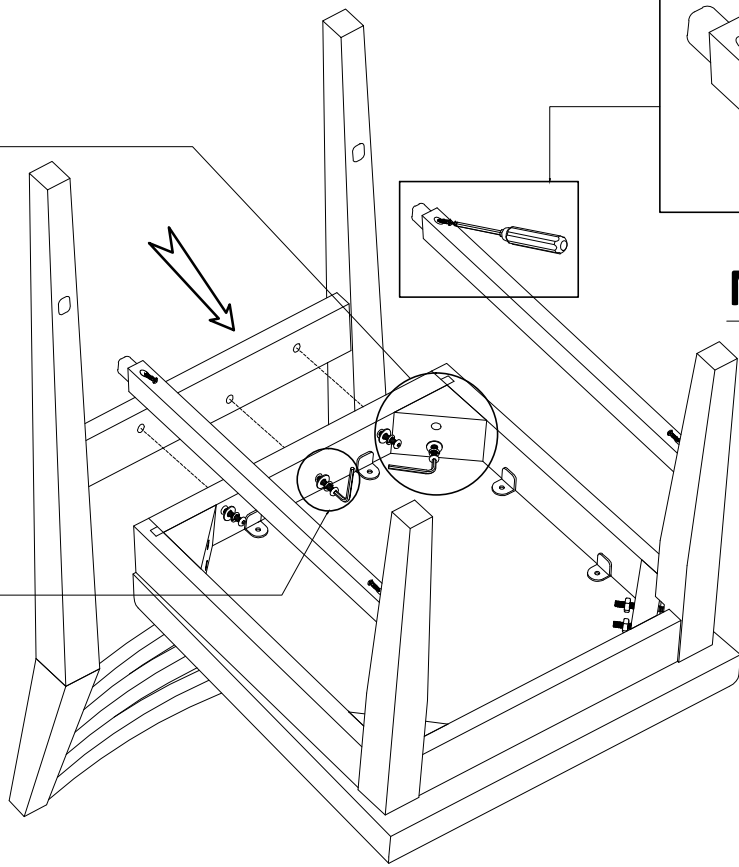

3348-02-3A-AIDEN SIDE CHAIR

ASSEMBLY INSTRUCTIONS

30 MIN

① CHAIR BACK x 1PC

③ CHAIR LEGS x 2PCS

② SEAT FRAME x 1PC

④ SIDE STRETCHERS x 2 PCS

I

M8 = 4 pcs

M13 = 1 pc

II

Not provide

M6 x 80 = 4 pcs

M6 x 40 = 3 pcs

Ø4 x 60 = 1 pc

Ø4 x 45 = 4 pcs